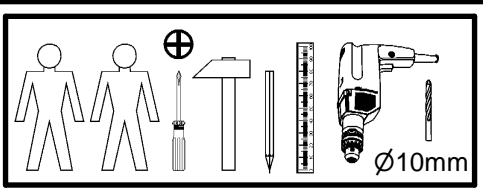

IBERIA

S181-SFW1WP

A	B	C	D	
1	S181-011	496	380	5/5
2	S181-018	496	188	5/5
3	S181-122	944	317	1/5
4	S181-123	374	335	2/5
5	S181-124	182	335	2/5
6	S181-222	578	336	2/5
7	S181-223	578	336	2/5
8	S181-318	538	331	2/5
9	S181-319	538	312	2/5
10	S181-409	570	538	5/5
11	S181-504	482	426	3/5
12	S181-505	405	335	4/5
13	S181-507	944	94	1/5
14	S181-909	361	547	1/5
15	qc11\1	LED		2/5